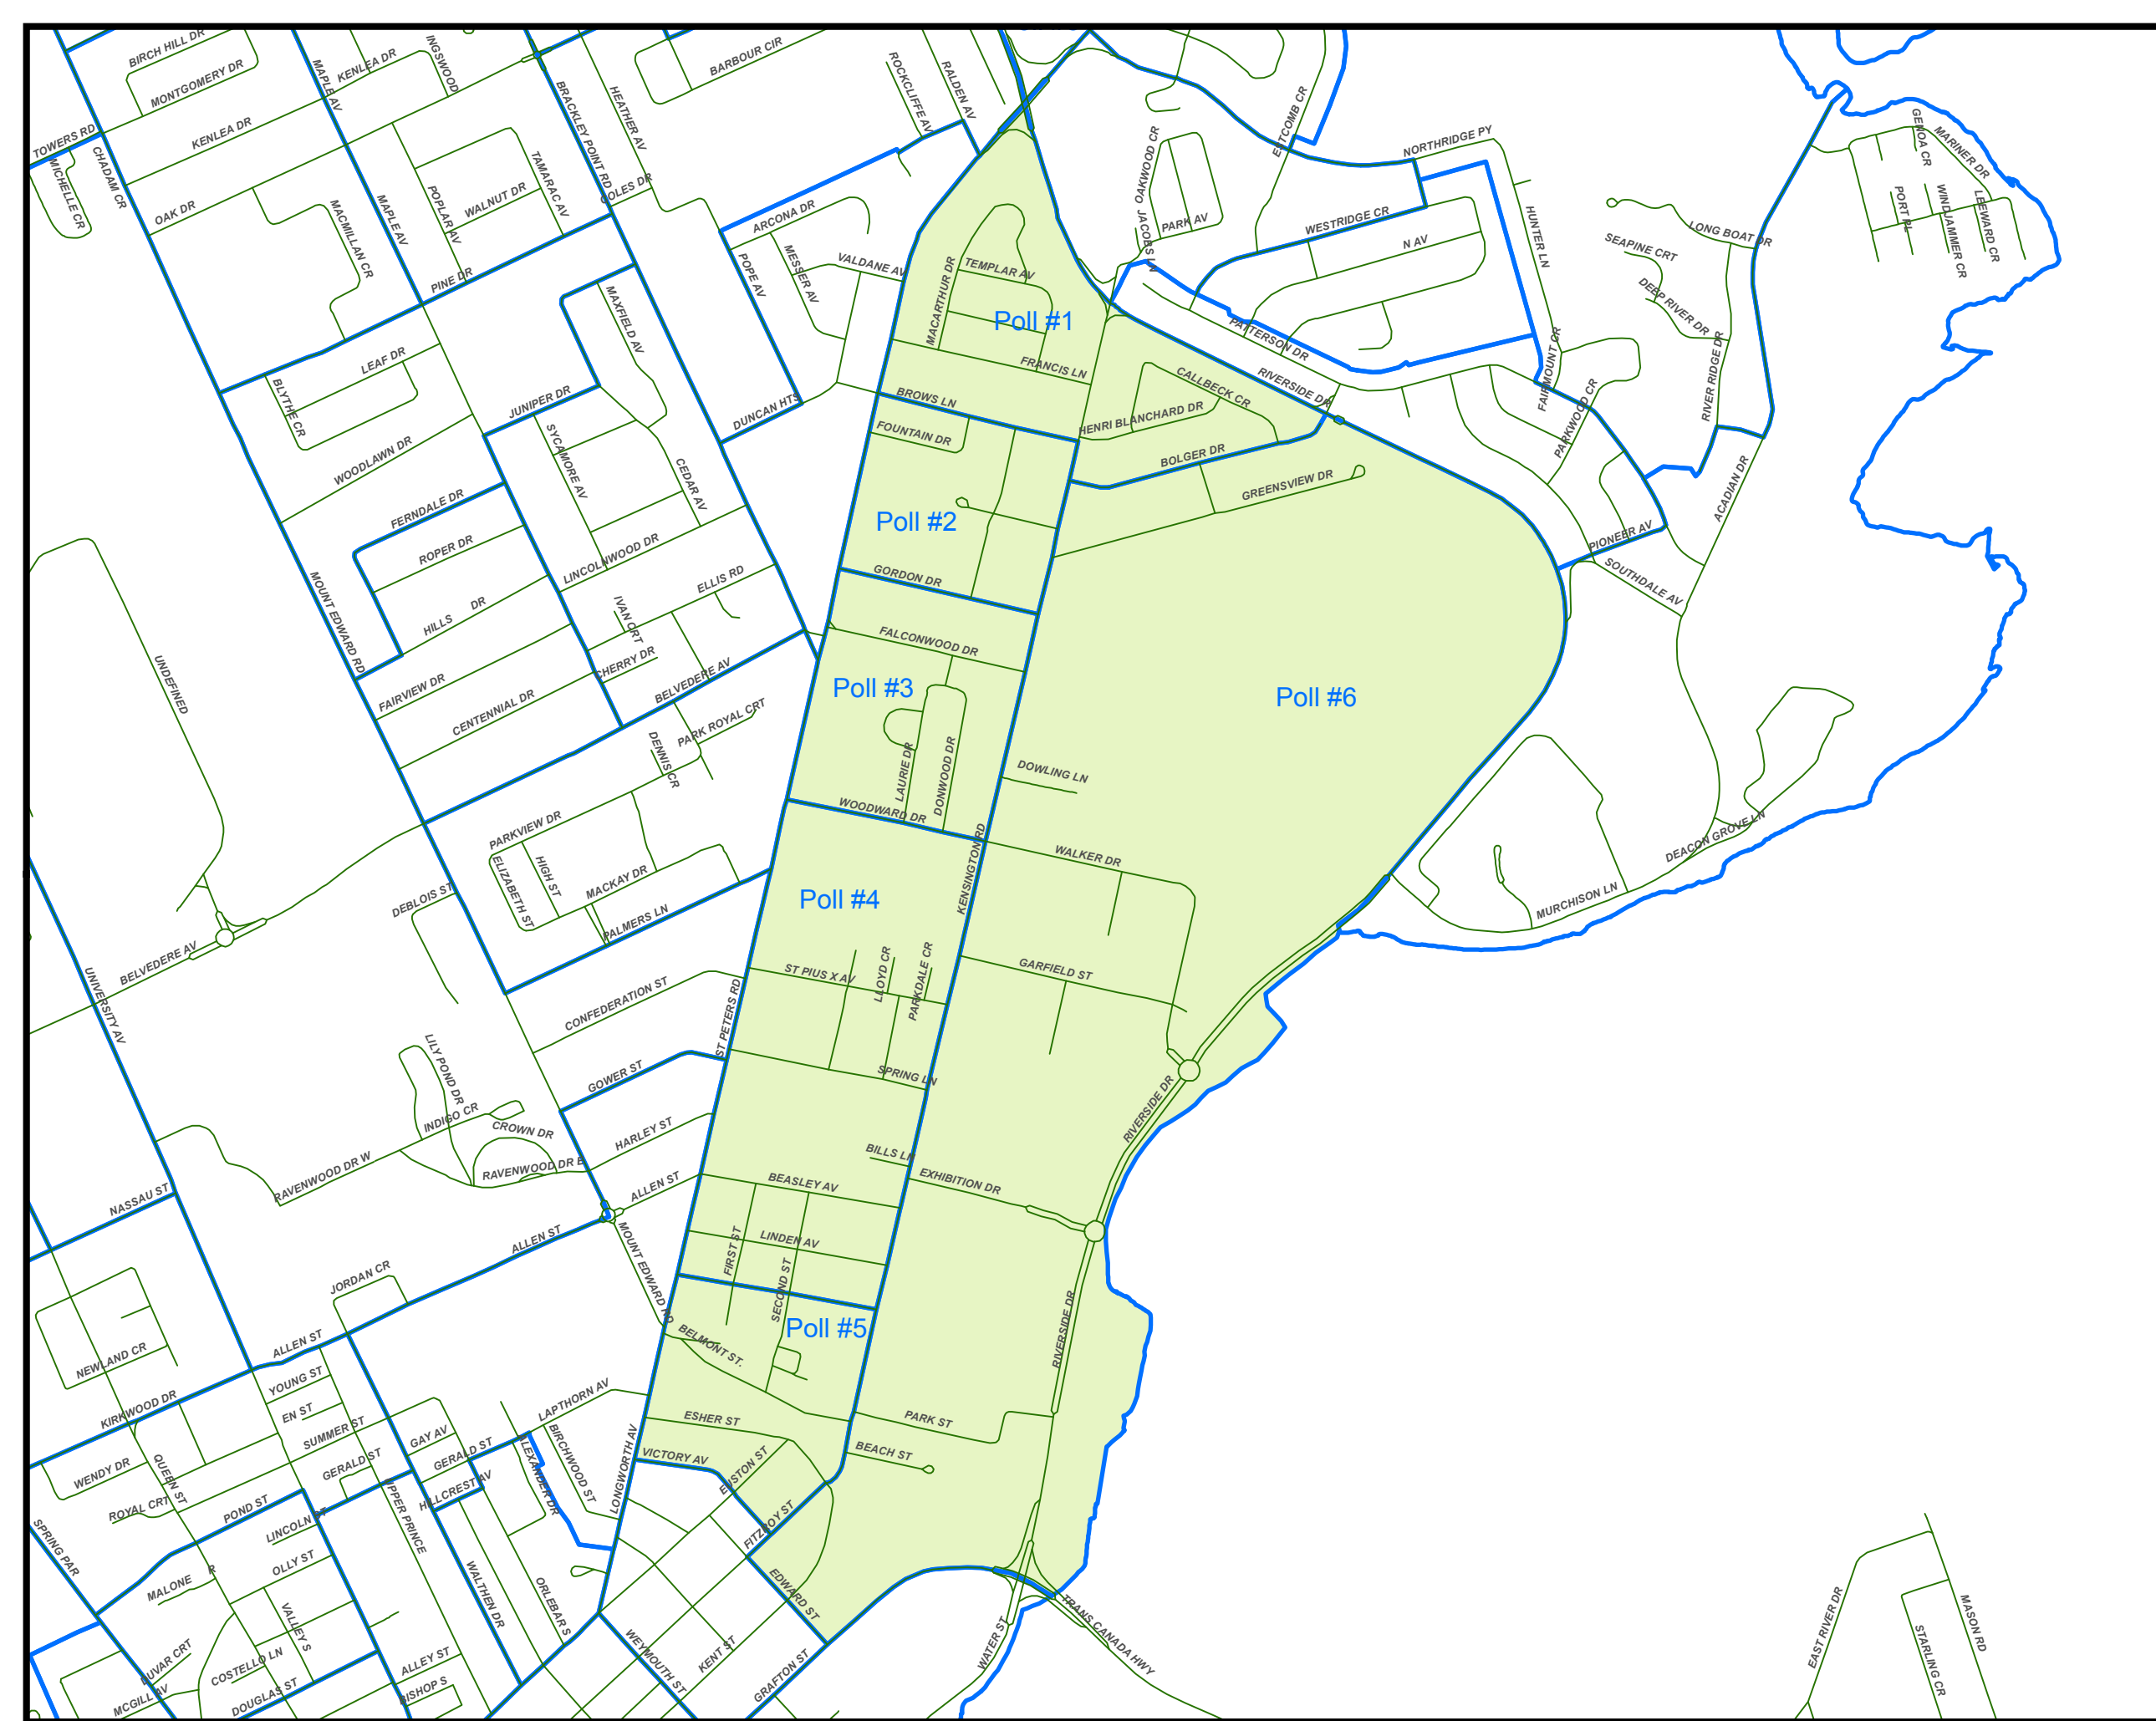

Charlottetown Municipal Ward # 2 Belvedere

Polling Divisions

- 1 - Francis Ln
- 2 - Fountain Dr
- 3 - Falconwood Dr
- 4 - Linden Av
- 5 - Esher St
- 6 - Riverside Dr

Legend

- Municipal Poll
- Municipal Ward

Note:
The maps are designed as a general index of the electoral district divisions and are not intended to be used for measurements or for legal purposes.

199 Queen St.
Charlottetown, PE, C1A 4B7
(902) 566-5548